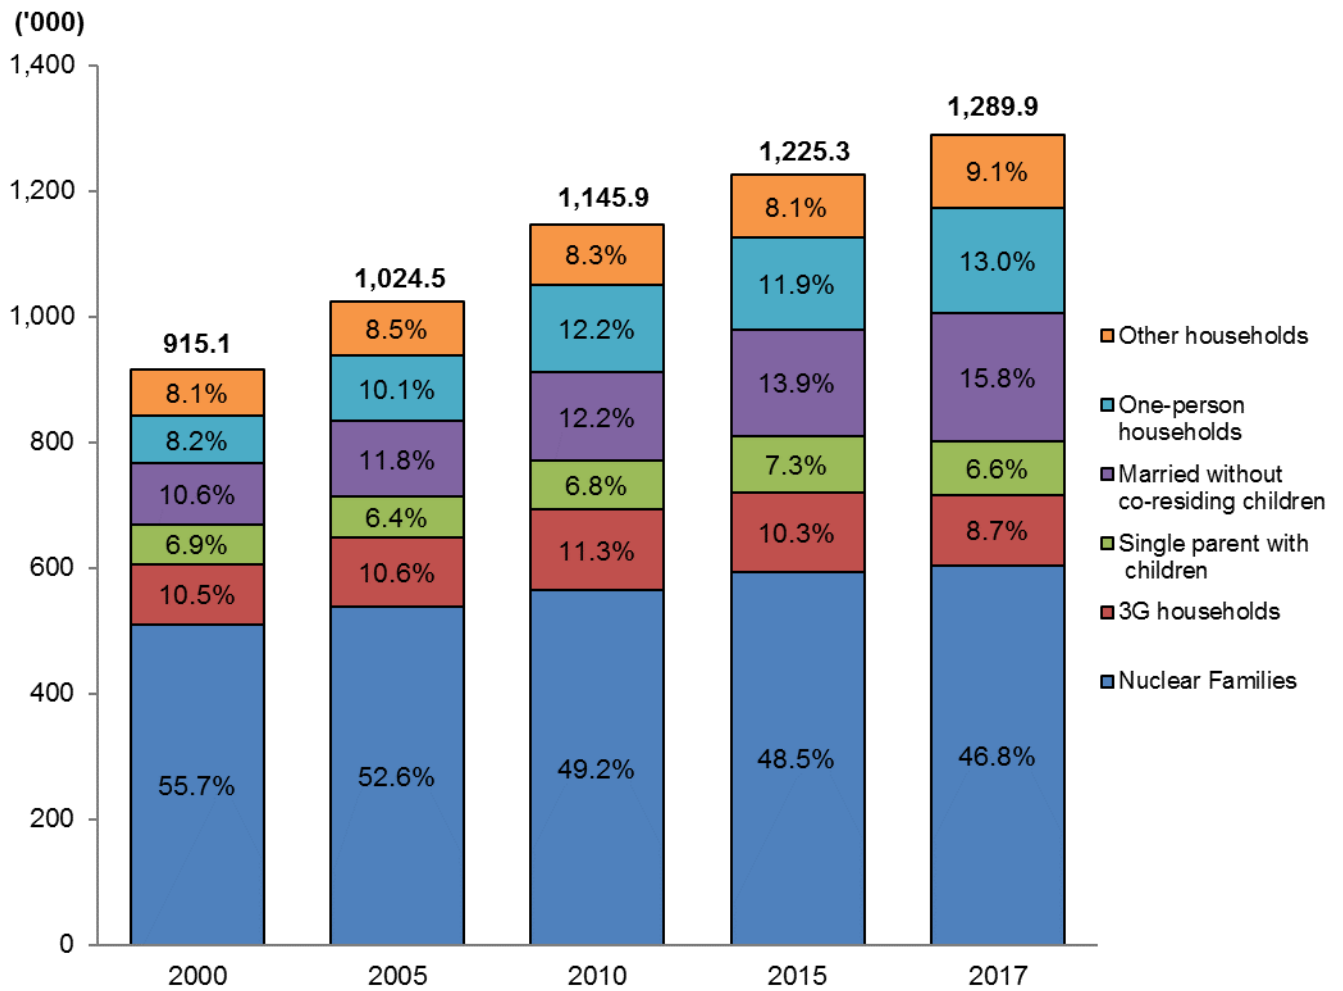

Families and Households in Singapore, 2000 – 2017

Chart A: Resident households by household structure, 2000-2017

Source: Department of Statistics